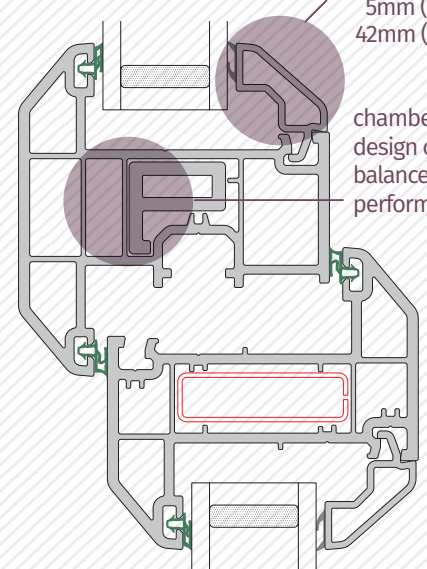

glazing options from
5mm (single)
42mm (triple)

chamber
design offers
balanced
performance

PAS 24 approved
for performance

Weather test results

		Top Hung Casement	Side Hung Casement
	Size Tested	1.2m x 1.5m	0.9m x 1.4m
Air Permeability	Class	A4	A4
	Rating	600 Pa	600 Pa
Water tightness	Class	9A	9A
	Rating	E1050 Pa	E1050 Pa
Wind Resistance	Class	A5	A5
	Rating	2000 Pa	2000 Pa