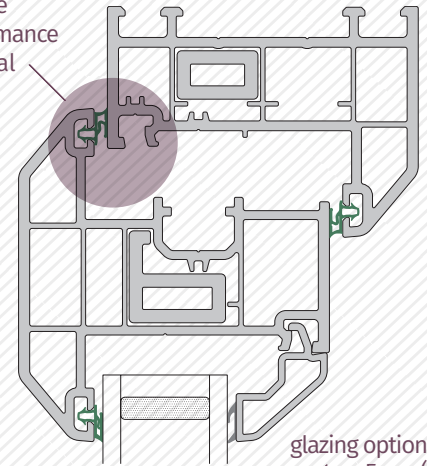

glazing options from
5mm (single)
42mm (triple)

chamber
design offers
balanced
performance

PAS 24 approved
for performance

Weather test results

		Top Hung Casement	Side Hung Casement
	Size Tested	1.2m x 1.5m	0.9m x 1.4m
Air Permeability	Class	A4	A4
	Rating	600 Pa	600 Pa
Water tightness	Class	9A	9A
	Rating	E1050 Pa	E1050 Pa
Wind Resistance	Class	A5	A5
	Rating	2000 Pa	2000 Pa