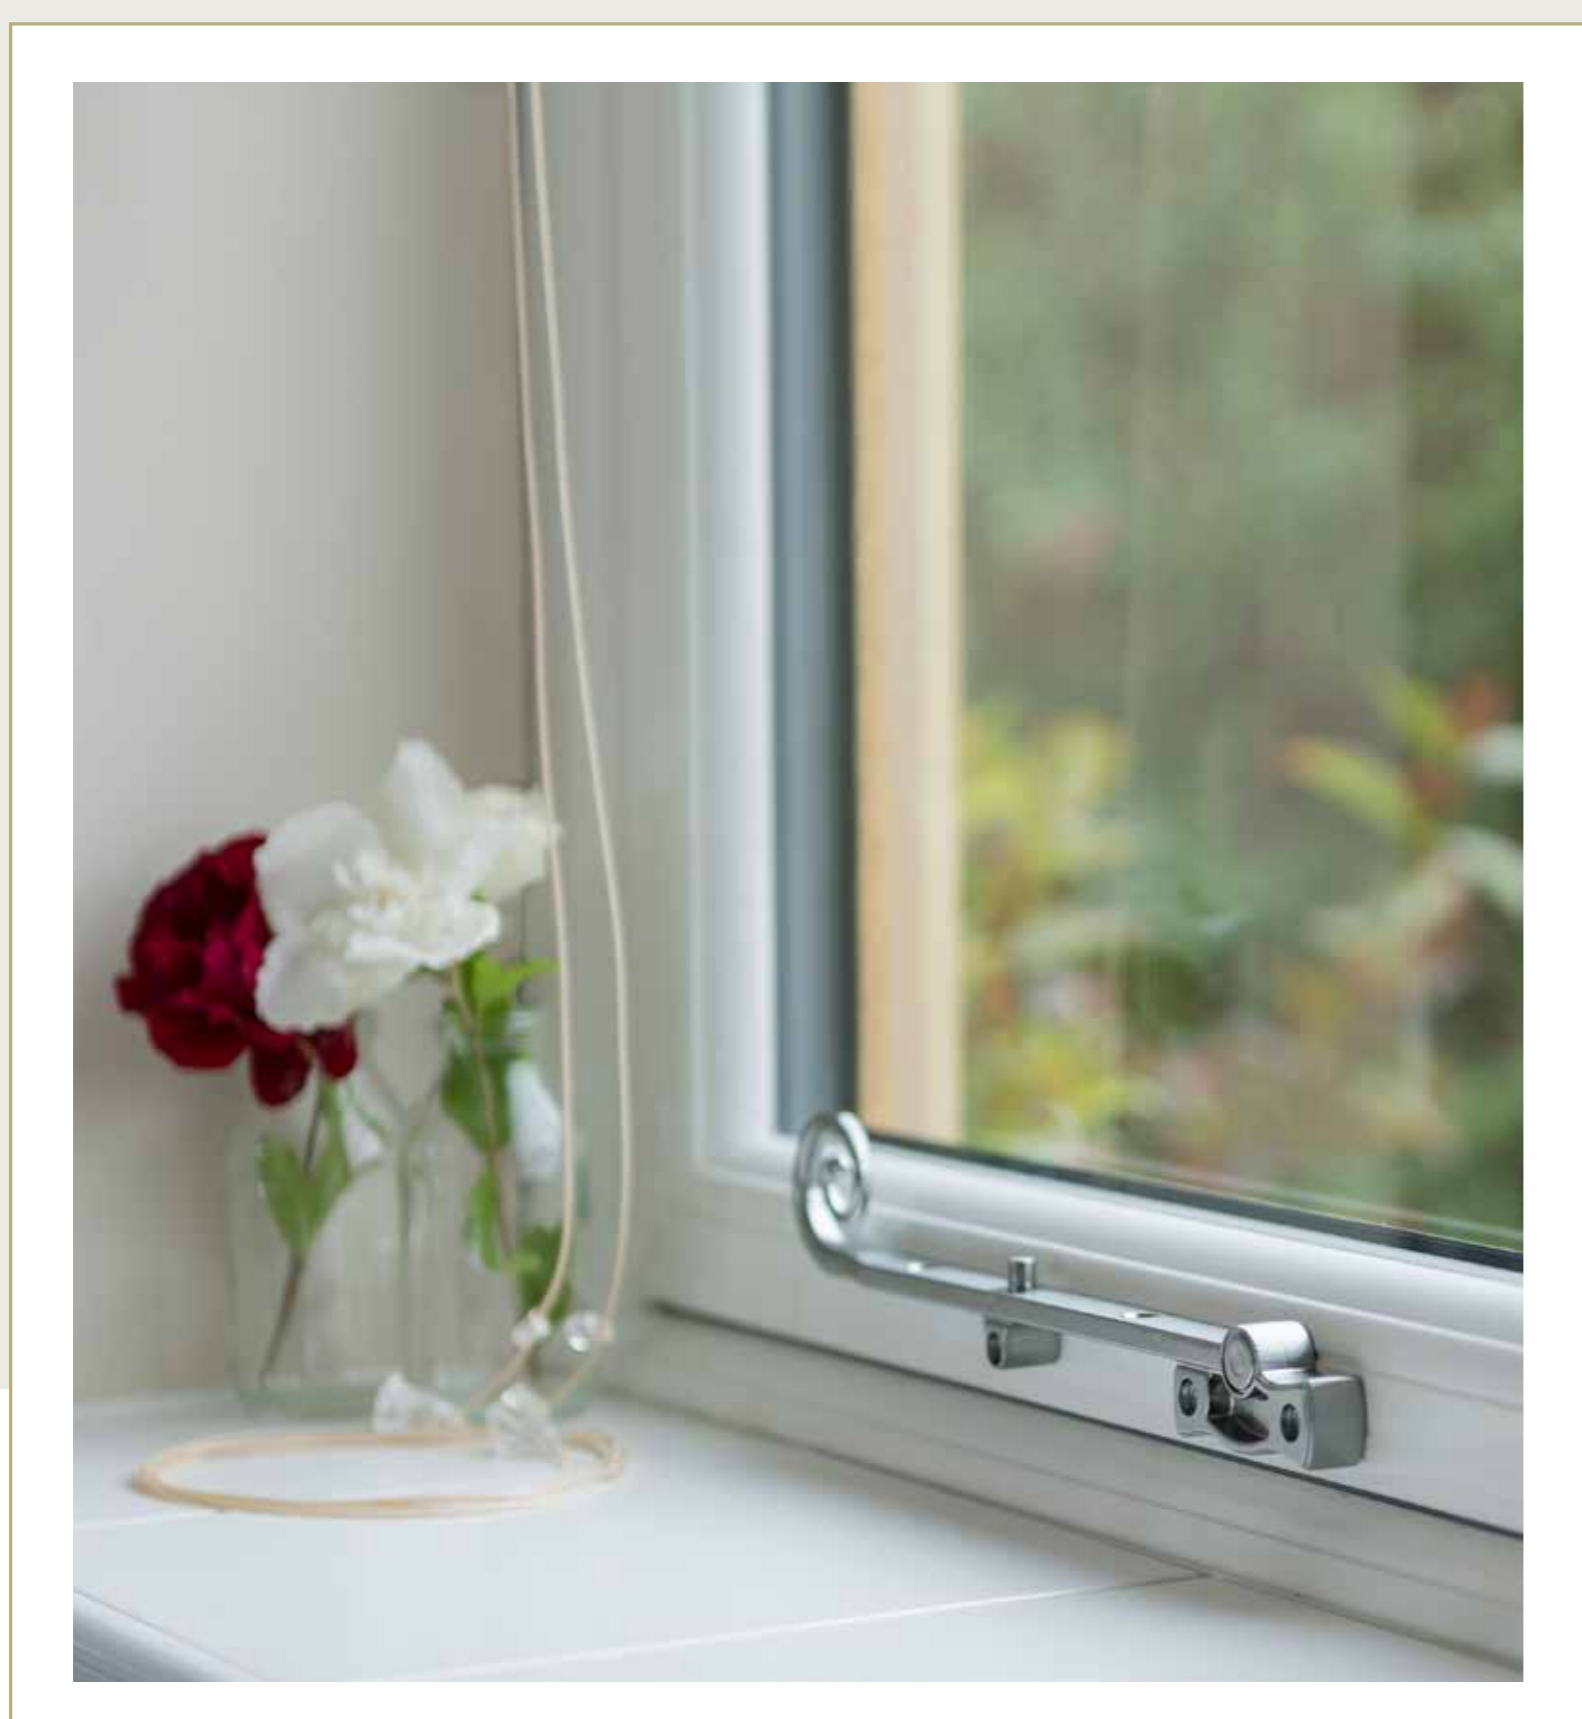

deceuninck

★ ★ ★
AWARD WINNING
WINDOWS & DOORS

FLUSH WINDOWS

A++

Flush Windows

Designed to replicate the appearance of timber, Flush windows are distinguished by sashes that close into the frame and finish flush with the face of the window. Flush windows typically have frames that appear the same width, known as 'equal sightlines' this look is achieved using dummy sashes, something that undoubtedly improves the overall appearance of your property.

Key Features & Benefits:

- Sleek slimline frames
- Dummy peg stay option
- Traditional butt or mitred joint
- Exquisite Georgian bar option
- Unique night vent facility
- Excellent, energy, thermal and weather performance
- Enhanced security PAS 24 Approved
- Double or triple glazing available A++
- Low maintenance PVC-U frames
- Available in a range of hand-picked Heritage woodgrain finishes